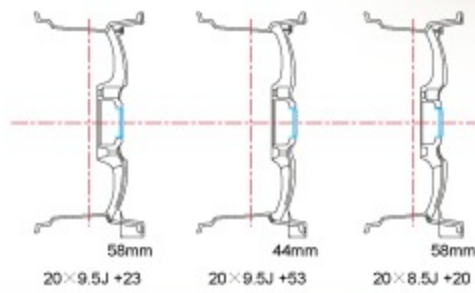

WHEELS

GIGANTES 22/24 inch
FORGED 3 PIECE MODEL

HERCULES 22/24 inch
FORGED 3 PIECE MODEL

HERCULES 20 inch
MONOBLOCK F/A

WHEELS
REPAIR PARTS

TITAN 22 inch
MONOBLOCK

GIGANTES 20 inch
MONOBLOCK

GIGANTES 20inch MONOBLOCK

[Specs & Prices](#)

BLACK POLISH
One-piece structure (reverse)

SILVER POLISH
One-piece structure (reverse)

The Slender Spokes and Deep Rim Design are well balanced. Its the form gives the image of emboldened and great force. This is the mono block structure wheel, but it has the both designs stainless pierced bolts on the Spoke ends and Brand Name Logo on the rim fringe. These makes you feel wild ruggat use. Here is the new mono block model unveiled which is different with other Forged Multiple structure wheels.

[Specs & Prices](#)

Specs & Prices

[Inquiry form](#)

20-inch Casting One-piece structure (reverse)

SIZE	PRICE	INSET	HOLE/P.C.D	HUB DIA	Bolt Dia
20x8.5J	¥74,000 (+TAX)	20	6/139.7	φ106.1	φ15
20x9.5J	¥76,000 (+TAX)	53	5/150	φ110.2	φ15
		23	5/150	φ110.2	φ15

high type hub caps use 100 series land cruisers.

- *Bolt seating surface : TAPER
- *HIGH CAP mounting is used when fitted on 100-series Land Cruisers. Please specify when placing an order.
- * TPMS mountable ... Mountable on TPMS by PACIFIC (TOYOTA genuine product) but not guarantee it works properly.
- *Specifications for sizes, colors, prices, and design shapes are subject to change.